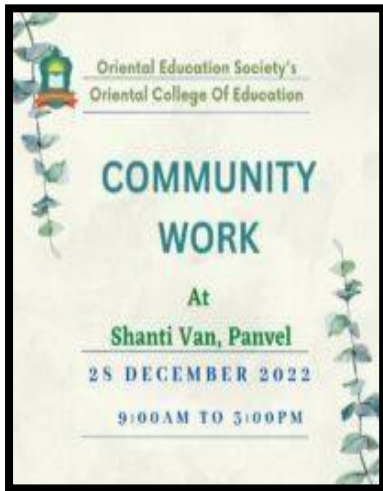

Institution provides opportunities for developing competencies and skills in different functional areas through specially designed activities / experiences that include

2.4.1 Index

1. <u>Organizing Field visit</u>	<ul style="list-style-type: none">• Sample of permission letters for field visit.• Field visit at Jahangir Art Gallery• Educational visit at " Tata Institute of Fundamental Research(TIFR• Teaching Aids Exhibition organized by Indian WomenScientists Association
2. <u>Conducting Outreach / out-of- classroom activities</u>	<ul style="list-style-type: none">• Visit to Premdaan: Skit performance, food donation by students• Visit to Vatsalya Trust to celebrate Youth Day
3. <u>Community engagement</u>	<ul style="list-style-type: none">• Paper bag-making workshop for donation.• Shramdaan at Shantivan• Career counseling done at Shantivan Ashram School• Community Work at Shantivan Ashram, Panvel• Community Work at Marine Bio-diversity Center, Airoli• Cleanliness Drive at Mangroves Forest <p style="text-align: right;"> Dr. Sangeeta Nath Principal</p>

Career counseling done at Shantivan Ashram School

Sangeeta

Dr. Sangeeta Nath

Principal

Oriental College of Education
Sanpada, Navi Mumbai.

Community Work at Shantivan Ashram, Panvel-28 December 2022

Sangeeta
Dr. Sangeeta Nath
Principal
Oriental College of Education
Sanpada, Navi Mumbai.