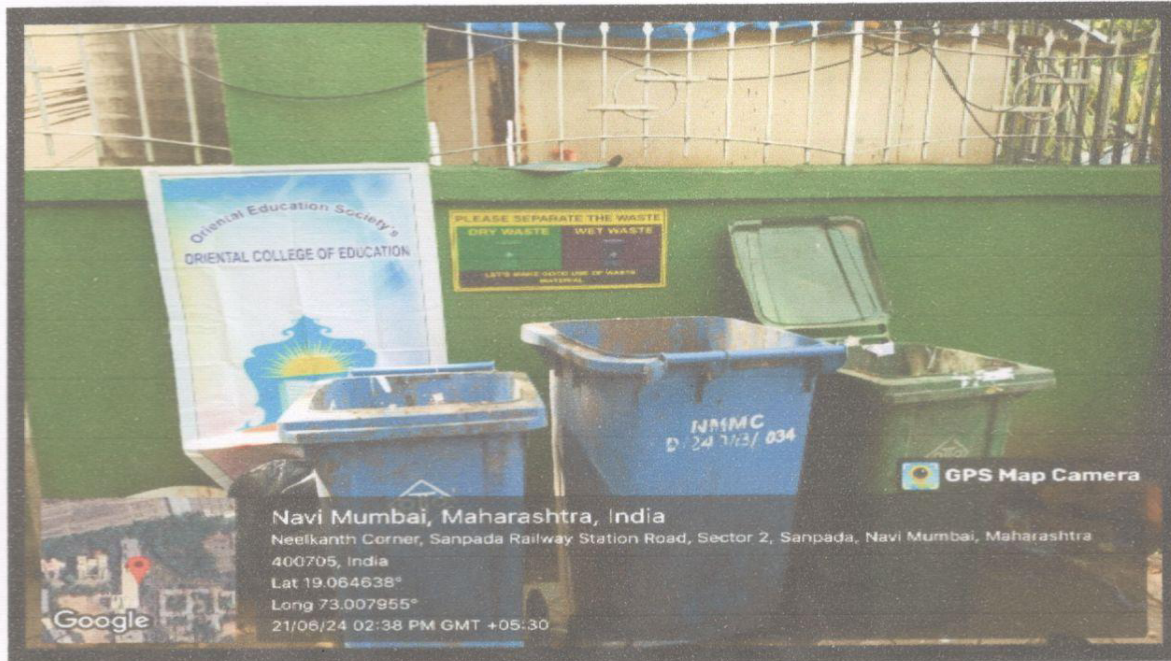

7.1.3

Geo –Tagged Photos

7.1.3 Photographs of Institution waste management practices

Sangeeta Nath
Dr. Sangeeta Nath
Principal
Oriental College of Education
Sanpada, Navi Mumbai.

Navi Mumbai, Maharashtra, India
 Shop No# 15, Neelkanth Corner, Sector 2, Plot No 2, Besides, Oriental College, Near, Sanpada Station Rd, Sector 2, Sanpada, Navi Mumbai, Maharashtra 400705, India
 Lat 19.064236°
 Long 73.007577°
 21/06/24 02:15 PM GMT +05:30