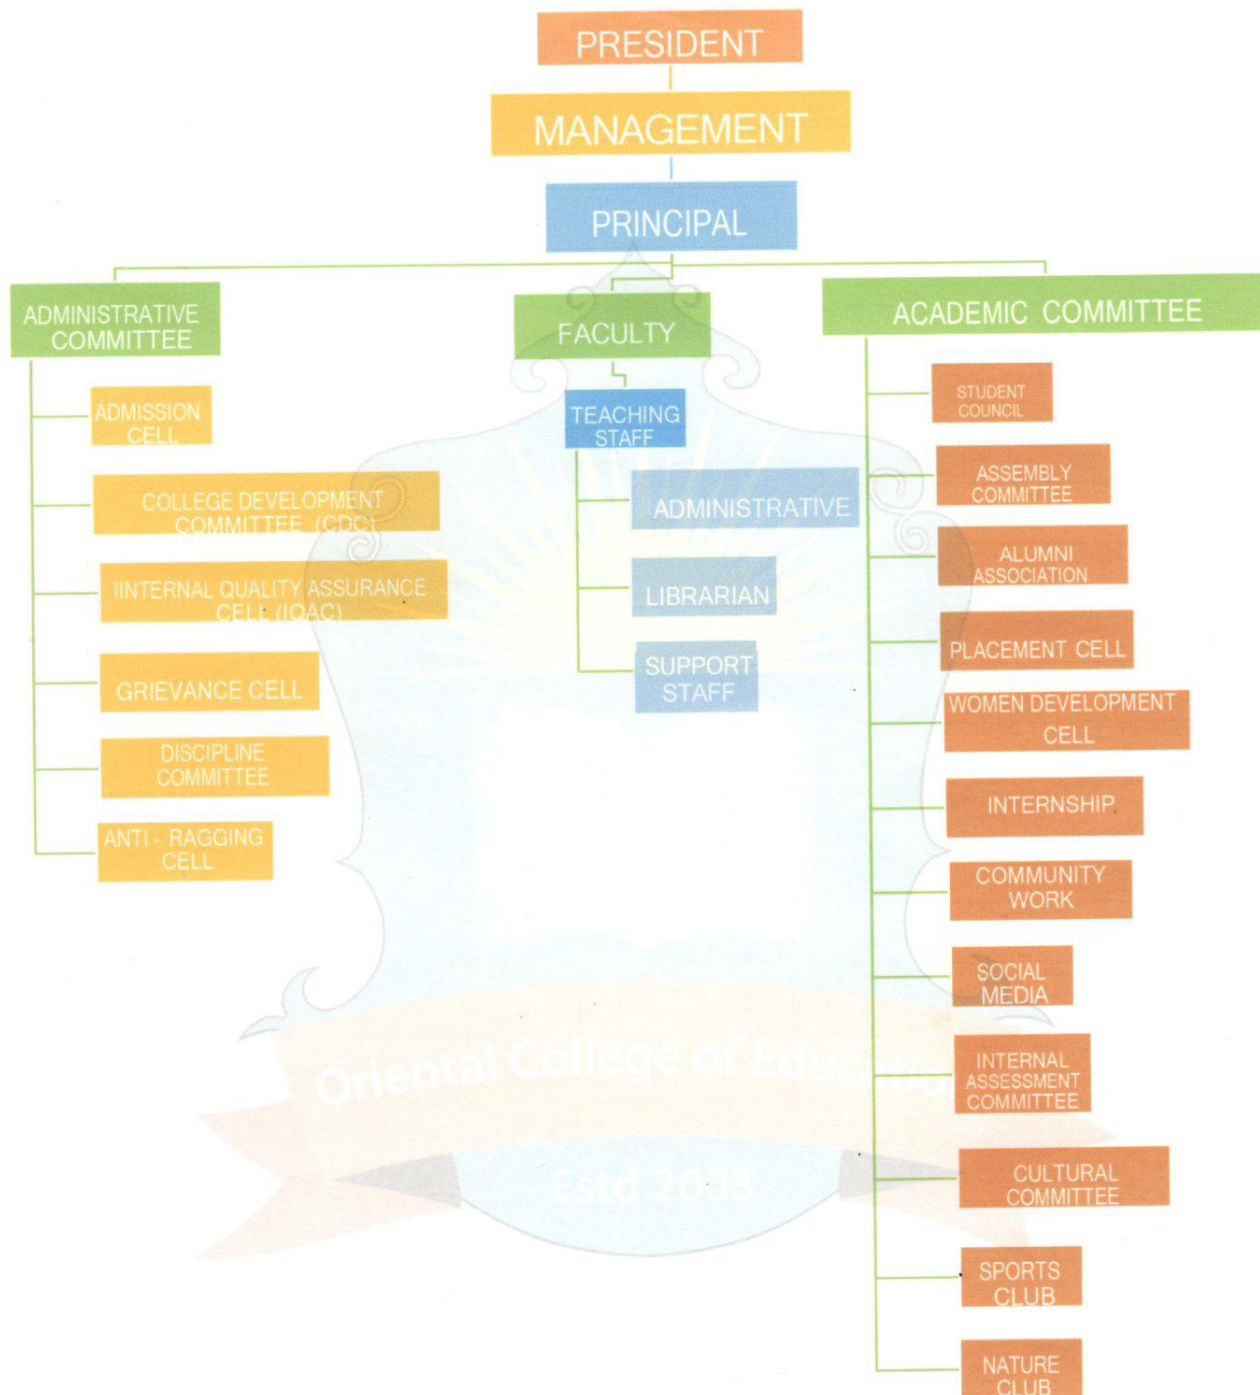

ORIENTAL EDUCATION SOCIETY'S

ORIENTAL COLLEGE OF EDUCATION

Affiliated to University of Mumbai & Approved by National Council For Teacher Education (NCTE Code No. 123024)

Sector-2, Plot No. 3,4,5, Adjacent to Sanpada Railway Station, Sanpada (W), Navi Mumbai- 400705.

Tel: 022- 27758715 / 022- 27752213 . Fax: 022- 27750351. Email: inquiry@oce.edu.in. Website: www.oce.edu.in

ORGANOGRAM OF THE COLLEGE

Dr. Sangeeta Nath
Principal
Oriental College of Education
Sanpada, Navi Mumbai.