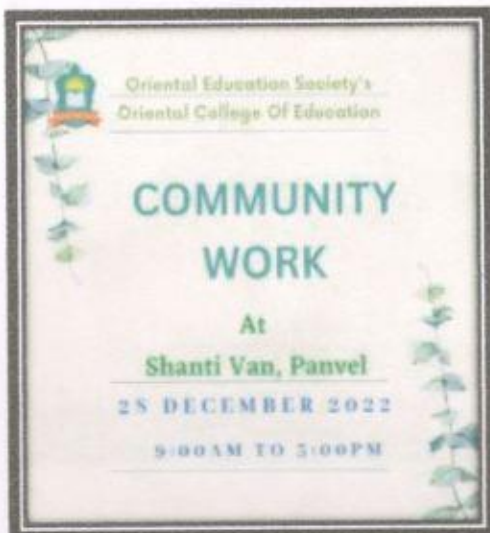

Community Work at Shantivan Ashram, Panvel-28 December 2022