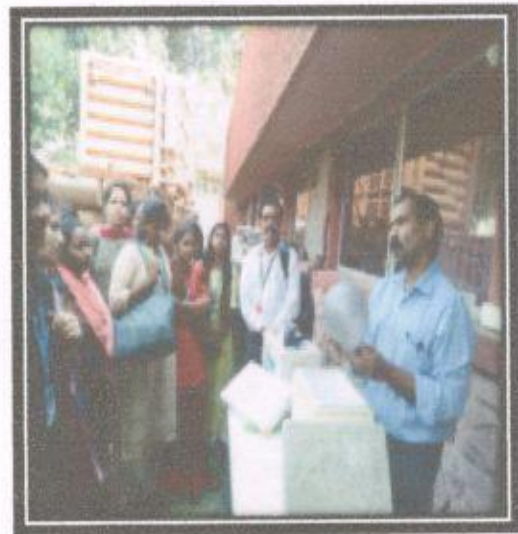

Oriental Education Society's

ORIENTAL COLLEGE OF EDUCATION

(Affiliated to University of Mumbai and NCTE)

Sector No.2, Plot No.3,4,5, Near Sanpada Railway Station, Sanpada (W),
Navi Mumbai - 400705. E-mail: clerk@oce.edu.in, Website www.oce.edu.in Tel.No. 27752213.

Collaborative Tasks

Educational visit at "Tata Institute of Fundamental Research (TIFR)".